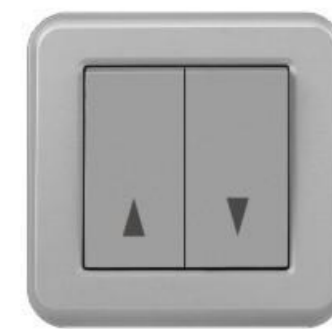

LL-82KQ-0007
百叶窗升降开关
louver window lifter switch
¥:75.00