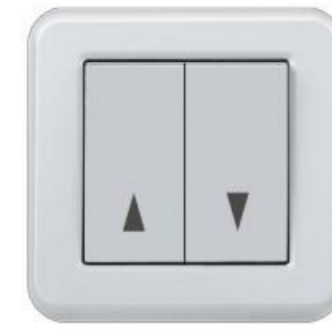

LL-82KQ-0007
百叶窗升降开关
louwer window lifter switch
¥:75.00